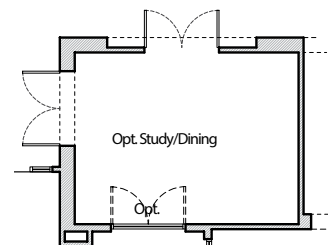

WHITEWING

SANTA LUCIA

- Approx. 3245 sq. ft.
- 4 Bedrooms
- Study/Opt. Bdr. #5
- 3 Baths
- Dining Room
- Bonus Room
- 3 Car Garage
- Front Courtyard
- Great Room Plan

Opt. Master Shower

Opt. Grand Master Bath 2

Opt. Grand Master Bath

Opt. Study/Dining w/ Doors

Opt. Bedroom #5

Floor Plan Option F

Floor Plan Option D

Floor Plan Option C

Floor Plan Option B

Optional Casita