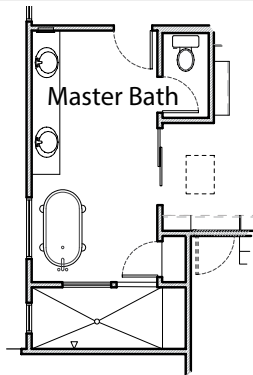

WHITEWING

SANTA LUCIA

- Approx. 3245 sq. ft.
- 4 Bedrooms
- Study/Opt. Bdr. #5
- 3 Baths
- Dining Room
- Bonus Room
- 3 Car Garage
- Front Courtyard
- Great Room Plan

Opt. Master Shower

Opt. Grand Master Bath 2

Opt. Grand Master Bath

Opt. Study/Dining w/ Doors

Opt. Bedroom #5

Floor Plan Option F

Floor Plan Option D

Floor Plan Option C

Floor Plan Option B

Optional Casita