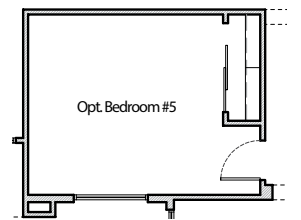

WHITEWING

SANTA LUCIA

- Approx. 3245 sq. ft.
- 4 Bedrooms
- Study/Opt. Bdr. #5
- 3 Baths
- Dining Room
- Bonus Room
- 3 Car Garage
- Front Courtyard
- Great Room Plan

Opt. Master Shower

Opt. Grand Master Bath 2

Opt. Grand Master Bath

Opt. Study/Dining w/ Doors

Opt. Bedroom #5

Floor Plan Option F

Floor Plan Option D

Floor Plan Option C

Floor Plan Option B

Optional Casita