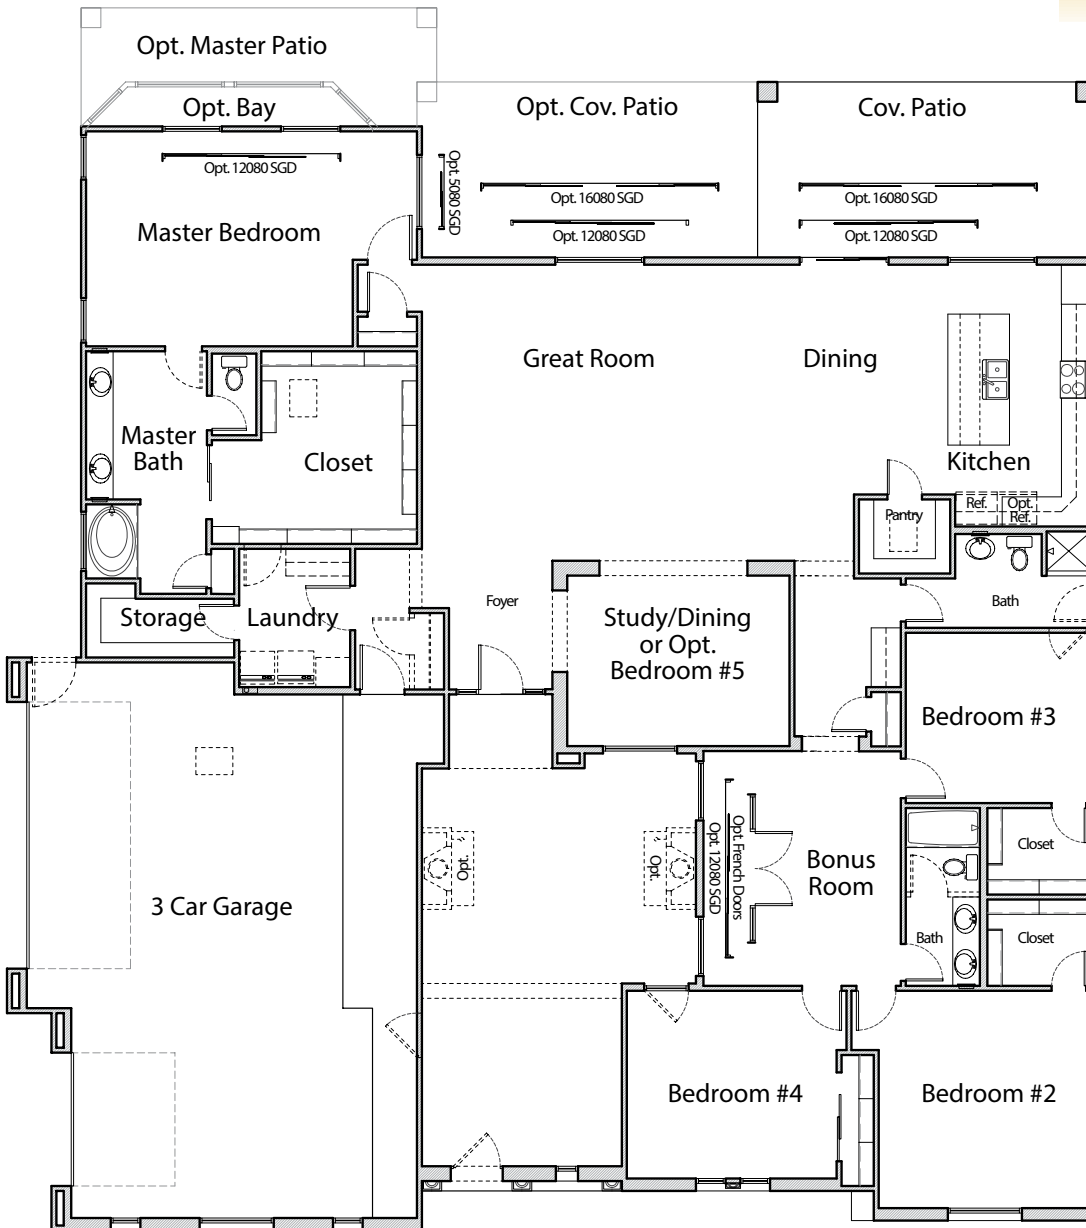

WHITEWING

SANTA LUCIA

- Approx. 3245 sq. ft.
- 4 Bedrooms
- Study/Opt. Bdr. #5
- 3 Baths
- Dining Room
- Bonus Room
- 3 Car Garage
- Front Courtyard
- Great Room Plan

Opt. Master Shower

Opt. Grand Master Bath 2

Opt. Grand Master Bath

Opt. Study/Dining w/ Doors

Opt. Bedroom #5

Floor Plan Option F

Floor Plan Option D

Floor Plan Option C

Floor Plan Option B

Optional Casita