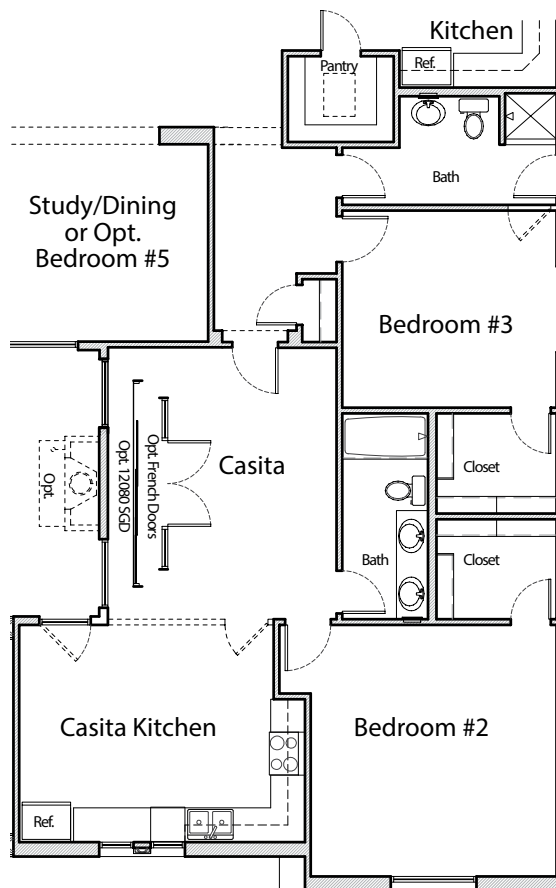

WHITEWING

SANTA LUCIA

- Approx. 3245 sq. ft.
- 4 Bedrooms
- Study/Opt. Bdr. #5
- 3 Baths
- Dining Room
- Bonus Room
- 3 Car Garage
- Front Courtyard
- Great Room Plan

Opt. Master Shower

Opt. Grand Master Bath 2

Opt. Grand Master Bath

Opt. Study/Dining w/ Doors

Opt. Bedroom #5

Floor Plan Option F

Floor Plan Option D

Floor Plan Option C

Floor Plan Option B

Optional Casita

B
BELLAGO
HOMES
It's All About the Details

SANTA LUCIA

www.BellagoHomes.com

(480) 378-6100

Front Elevation 'A'

Front Elevation 'B'

Front Elevation 'C'

Front Elevation 'D'