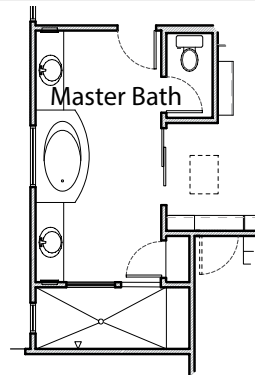

WHITEWING

SANTA LUCIA

- Approx. 3245 sq. ft.
- 4 Bedrooms
- Study/Opt. Bdr. #5
- 3 Baths
- Dining Room
- Bonus Room
- 3 Car Garage
- Front Courtyard
- Great Room Plan

Opt. Master Shower

Opt. Grand Master Bath 2

Opt. Grand Master Bath

Opt. Study/Dining w/ Doors

Opt. Bedroom #5

Floor Plan Option F

Floor Plan Option D

Floor Plan Option C

Floor Plan Option B

Optional Casita