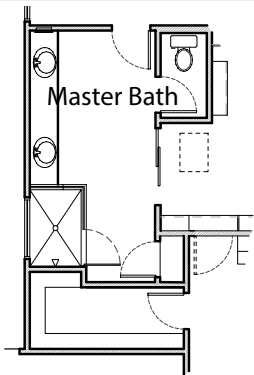

WHITEWING

SANTA LUCIA

- Approx. 3245 sq. ft.
- 4 Bedrooms
- Study/Opt. Bdr. #5
- 3 Baths
- Dining Room
- Bonus Room
- 3 Car Garage
- Front Courtyard
- Great Room Plan

Opt. Master Shower

Opt. Grand Master Bath 2

Opt. Grand Master Bath

Opt. Study/Dining w/ Doors

Opt. Bedroom #5

Floor Plan Option F

Floor Plan Option D

Floor Plan Option C

Floor Plan Option B

Optional Casita