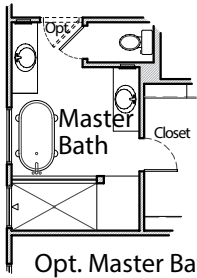

WHITEWING

SAN MIGUEL

- Approx. 2536 sq. ft.
- 3 Bedrooms
- 2 Baths
- Living Room
- Dining Room
- 3 Car Garage
- Great Room Plan

Optional Den

Opt. Grand Closet

Opt. Alt. Guest Suite

Opt. Guest Suite

Opt. Flex Room

B
BELLAGO
HOMES
It's All About the Details

SAN MIGUEL

www.BellagoHomes.com
(480) 378-6100

Front Elevation 'A' Opt. RV Garage

Front Elevation 'B' Opt. RV Garage

Front Elevation 'C' Opt. RV Garage

Front Elevation 'D' Opt. RV Garage