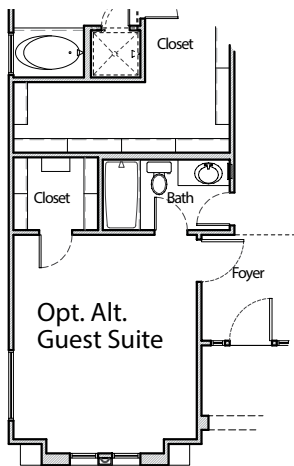

WHITEWING

SAN MIGUEL

- Approx. 2536 sq. ft.
- 3 Bedrooms
- 2 Baths
- Living Room
- Dining Room
- 3 Car Garage
- Great Room Plan

Optional Den

Opt. Grand Closet

Opt. Alt. Guest Suite

Opt. Guest Suite

Opt. Flex Room

B
BELLAGO
HOMES
It's All About the Details

SAN MIGUEL

www.BellagoHomes.com
(480) 378-6100

Front Elevation 'A' Opt. RV Garage

Front Elevation 'B' Opt. RV Garage

Front Elevation 'C' Opt. RV Garage

Front Elevation 'D' Opt. RV Garage