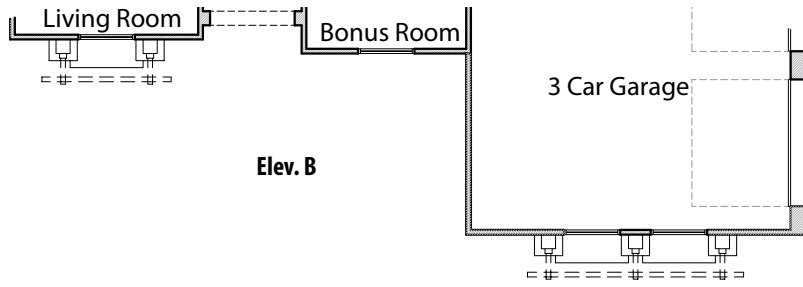

WHITEWING

SAN MIGUEL

- Approx. 2536 sq. ft.
- 3 Bedrooms
- 2 Baths
- Living Room
- Dining Room
- 3 Car Garage
- Great Room Plan

Optional Den

Opt. Grand Closet

Opt. Alt. Guest Suite

Opt. Guest Suite

Opt. Flex Room

B
BELLAGO
HOMES
It's All About the Details

SAN MIGUEL

www.BellagoHomes.com
(480) 378-6100

Front Elevation 'A' Opt. RV Garage

Front Elevation 'B' Opt. RV Garage

Front Elevation 'C' Opt. RV Garage

Front Elevation 'D' Opt. RV Garage