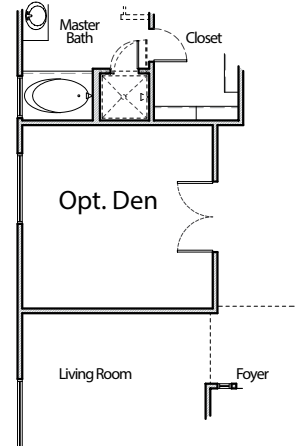

WHITEWING

SAN MIGUEL

- Approx. 2536 sq. ft.
- 3 Bedrooms
- 2 Baths
- Living Room
- Dining Room
- 3 Car Garage
- Great Room Plan

Optional Den

Opt. Grand Closet

Opt. Alt. Guest Suite

Opt. Guest Suite

Opt. Flex Room

B
BELLAGO
HOMES
It's All About the Details

SAN MIGUEL

www.BellagoHomes.com
(480) 378-6100

Front Elevation 'A' Opt. RV Garage

Front Elevation 'B' Opt. RV Garage

Front Elevation 'C' Opt. RV Garage

Front Elevation 'D' Opt. RV Garage