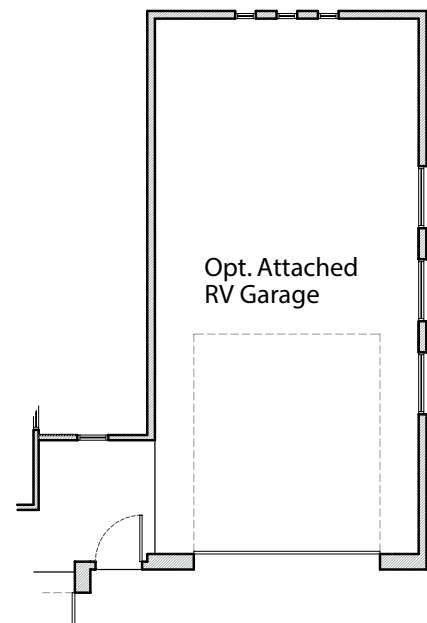

WHITEWING

SAN MIGUEL

- Approx. 2536 sq. ft.
- 3 Bedrooms
- 2 Baths
- Living Room
- Dining Room
- 3 Car Garage
- Great Room Plan

Optional Den

Opt. Grand Closet

Opt. Alt. Guest Suite

Opt. Guest Suite

Opt. Flex Room

B
BELLAGO
HOMES
It's All About the Details

SAN MIGUEL

www.BellagoHomes.com
(480) 378-6100

Front Elevation 'A' Opt. RV Garage

Front Elevation 'B' Opt. RV Garage

Front Elevation 'C' Opt. RV Garage

Front Elevation 'D' Opt. RV Garage