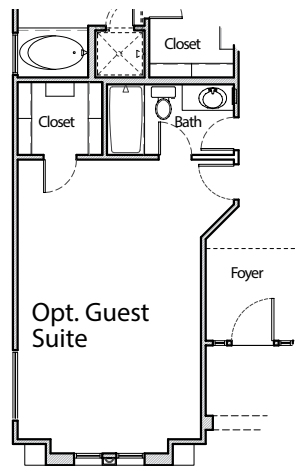

WHITEWING

SAN MIGUEL

- Approx. 2536 sq. ft.
- 3 Bedrooms
- 2 Baths
- Living Room
- Dining Room
- 3 Car Garage
- Great Room Plan

Optional Den

Opt. Grand Closet

Opt. Alt. Guest Suite

Opt. Guest Suite

Opt. Flex Room

B
BELLAGO
HOMES
It's All About the Details

SAN MIGUEL

www.BellagoHomes.com
(480) 378-6100

Front Elevation 'A' Opt. RV Garage

Front Elevation 'B' Opt. RV Garage

Front Elevation 'C' Opt. RV Garage

Front Elevation 'D' Opt. RV Garage