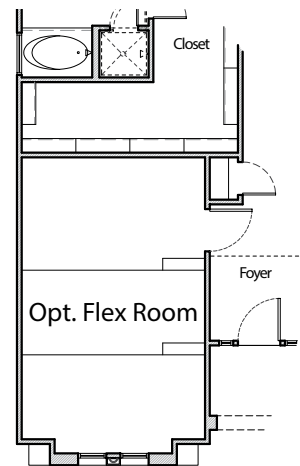

WHITEWING

SAN MIGUEL

- Approx. 2536 sq. ft.
- 3 Bedrooms
- 2 Baths
- Living Room
- Dining Room
- 3 Car Garage
- Great Room Plan

Optional Den

Opt. Grand Closet

Opt. Alt. Guest Suite

Opt. Guest Suite

Opt. Flex Room

B
BELLAGO
HOMES
It's All About the Details

SAN MIGUEL

www.BellagoHomes.com
(480) 378-6100

Front Elevation 'A' Opt. RV Garage

Front Elevation 'B' Opt. RV Garage

Front Elevation 'C' Opt. RV Garage

Front Elevation 'D' Opt. RV Garage