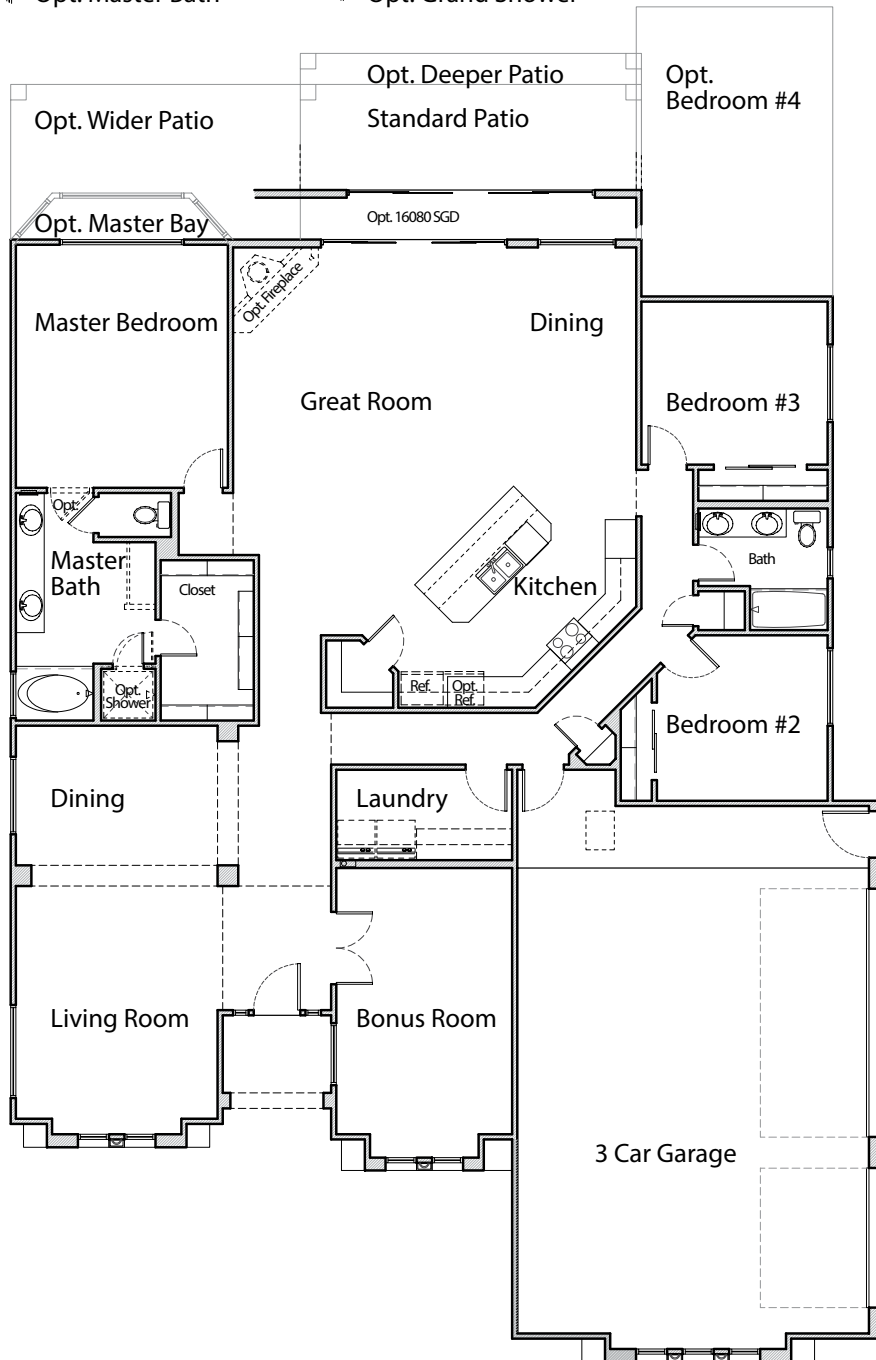

WHITEWING

SAN MIGUEL

- Approx. 2536 sq. ft.
- 3 Bedrooms
- 2 Baths
- Living Room
- Dining Room
- 3 Car Garage
- Great Room Plan

Optional Den

Opt. Grand Closet

Opt. Alt. Guest Suite

Opt. Guest Suite

Opt. Flex Room

B
BELLAGO
HOMES
It's All About the Details

SAN MIGUEL

www.BellagoHomes.com
(480) 378-6100

Front Elevation 'A' Opt. RV Garage

Front Elevation 'B' Opt. RV Garage

Front Elevation 'C' Opt. RV Garage

Front Elevation 'D' Opt. RV Garage