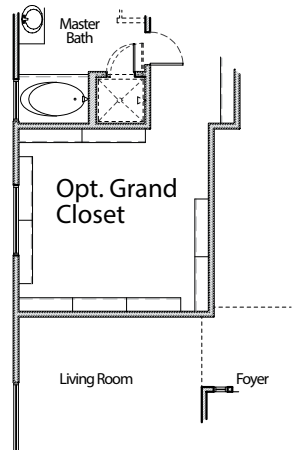

WHITEWING

SAN MIGUEL

- Approx. 2536 sq. ft.
- 3 Bedrooms
- 2 Baths
- Living Room
- Dining Room
- 3 Car Garage
- Great Room Plan

Optional Den

Opt. Grand Closet

Opt. Alt. Guest Suite

Opt. Guest Suite

Opt. Flex Room