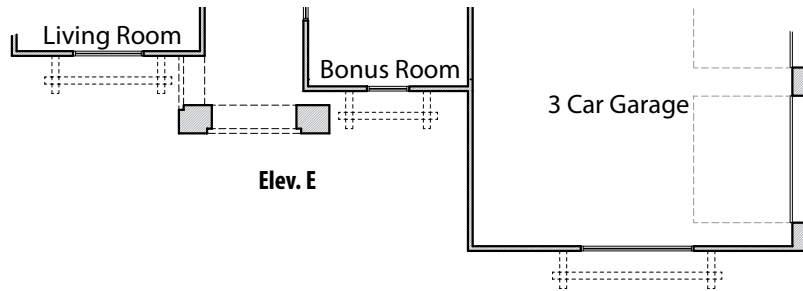

WHITEWING

SAN MIGUEL

- Approx. 2536 sq. ft.
- 3 Bedrooms
- 2 Baths
- Living Room
- Dining Room
- 3 Car Garage
- Great Room Plan

Optional Den

Opt. Grand Closet

Opt. Alt. Guest Suite

Opt. Guest Suite

Opt. Flex Room

B
BELLAGO
HOMES
It's All About the Details

SAN MIGUEL

www.BellagoHomes.com
(480) 378-6100

Front Elevation 'A' Opt. RV Garage

Front Elevation 'B' Opt. RV Garage

Front Elevation 'C' Opt. RV Garage

Front Elevation 'D' Opt. RV Garage