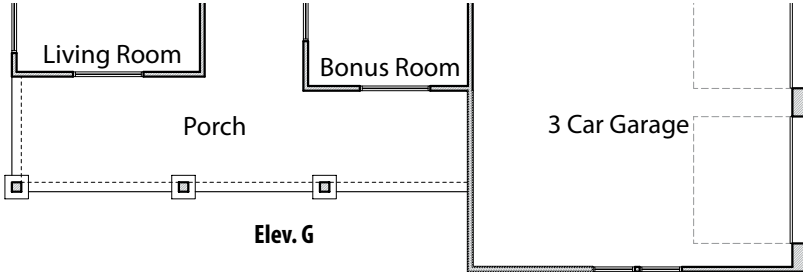

WHITEWING

SAN MIGUEL

- Approx. 2536 sq. ft.
- 3 Bedrooms
- 2 Baths
- Living Room
- Dining Room
- 3 Car Garage
- Great Room Plan

Optional Den

Opt. Grand Closet

Opt. Alt. Guest Suite

Opt. Guest Suite

Opt. Flex Room

B
BELLAGO
HOMES
It's All About the Details

SAN MIGUEL

www.BellagoHomes.com
(480) 378-6100

Front Elevation 'A' Opt. RV Garage

Front Elevation 'B' Opt. RV Garage

Front Elevation 'C' Opt. RV Garage

Front Elevation 'D' Opt. RV Garage