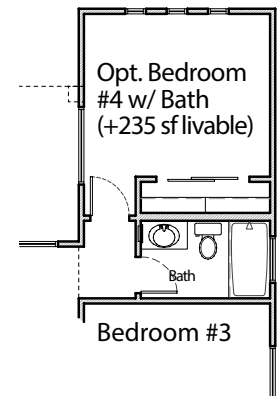

WHITEWING

SAN MIGUEL

- Approx. 2536 sq. ft.
- 3 Bedrooms
- 2 Baths
- Living Room
- Dining Room
- 3 Car Garage
- Great Room Plan

Optional Den

Opt. Grand Closet

Opt. Alt. Guest Suite

Opt. Guest Suite

Opt. Flex Room

B
BELLAGO
HOMES
It's All About the Details

SAN MIGUEL

www.BellagoHomes.com
(480) 378-6100

Front Elevation 'A' Opt. RV Garage

Front Elevation 'B' Opt. RV Garage

Front Elevation 'C' Opt. RV Garage

Front Elevation 'D' Opt. RV Garage