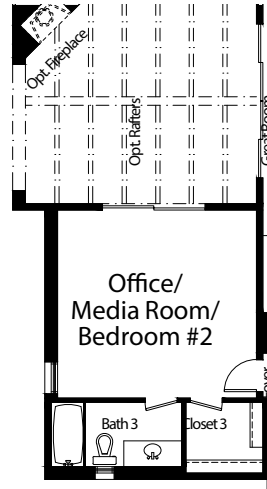

Optional Office/Media Room/
Bedroom #2 with Guest Suite

Optional Office/Media Room/
Bedroom #2 without Guest Suite

- Approx. 2488 sq. ft.
- 2 Bedrooms
- Guest Suite
- 3 Baths
- 2 Car Garage
- Great Room Plan
- Opt. Office/
Media Room