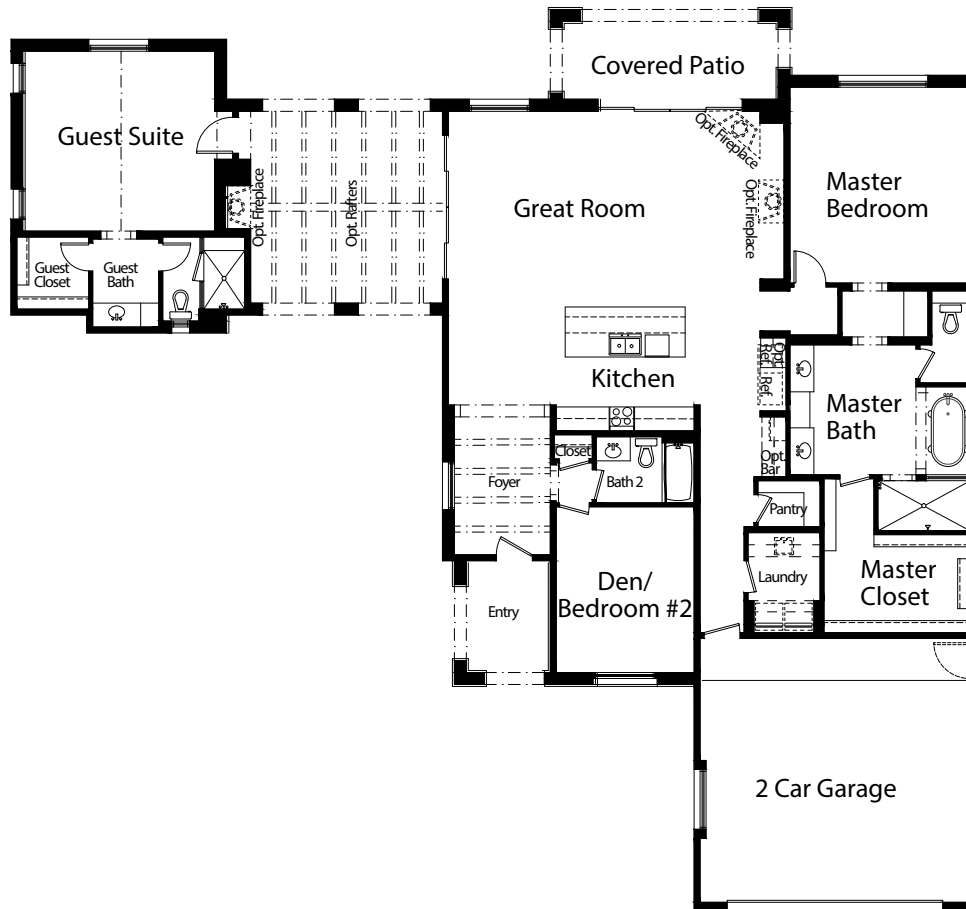

Optional Office/Media Room/
Bedroom #2 with Guest Suite

Optional Office/Media Room/
Bedroom #2 without Guest Suite

- Approx. 2488 sq. ft.
- 2 Bedrooms
- Guest Suite
- 3 Baths
- 2 Car Garage
- Great Room Plan
- Opt. Office/
Media Room