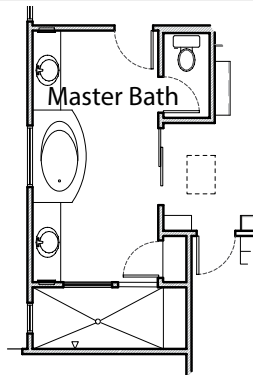

Opt. Master Shower

Opt. Grand Master Bath 2

Opt. Grand Master Bath

- Approx. 3245 sq. ft.
- 4 Bedrooms
- Study/Opt. Bdr. #5
- 3 Baths
- Dining Room
- Bonus Room
- 3 Car Garage
- Front Courtyard
- Great Room Plan

Opt. Study/Dining w/ Doors

Opt. Bedroom #5

B
BELLAGO
HOMES
It's All About the Details

Santa Lucia

www.BellagoHomes.com

(480) 378-3480

Front Elevation 'A'

Front Elevation 'B'