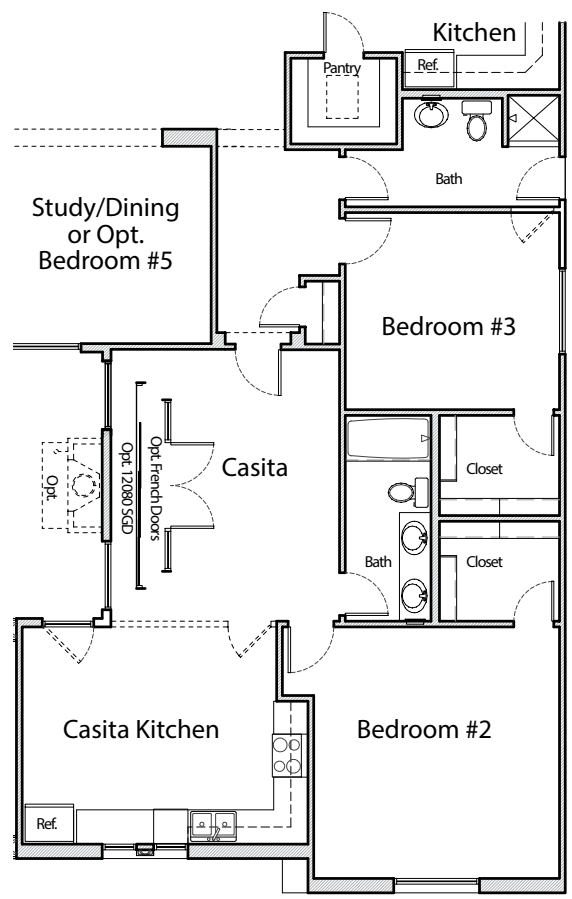

Opt. Master Shower

Opt. Grand Master Bath 2

Opt. Grand Master Bath

- Approx. 3245 sq. ft.
- 4 Bedrooms
- Study/Opt. Bdr. #5
- 3 Baths
- Dining Room
- Bonus Room
- 3 Car Garage
- Front Courtyard
- Great Room Plan

Opt. Study/Dining w/ Doors

Opt. Bedroom #5

B
BELLAGO
HOMES
It's All About the Details

Santa Lucia

www.BellagoHomes.com

(480) 378-3480

Front Elevation 'A'

Front Elevation 'B'

Front Elevation 'D'

Optional Casita