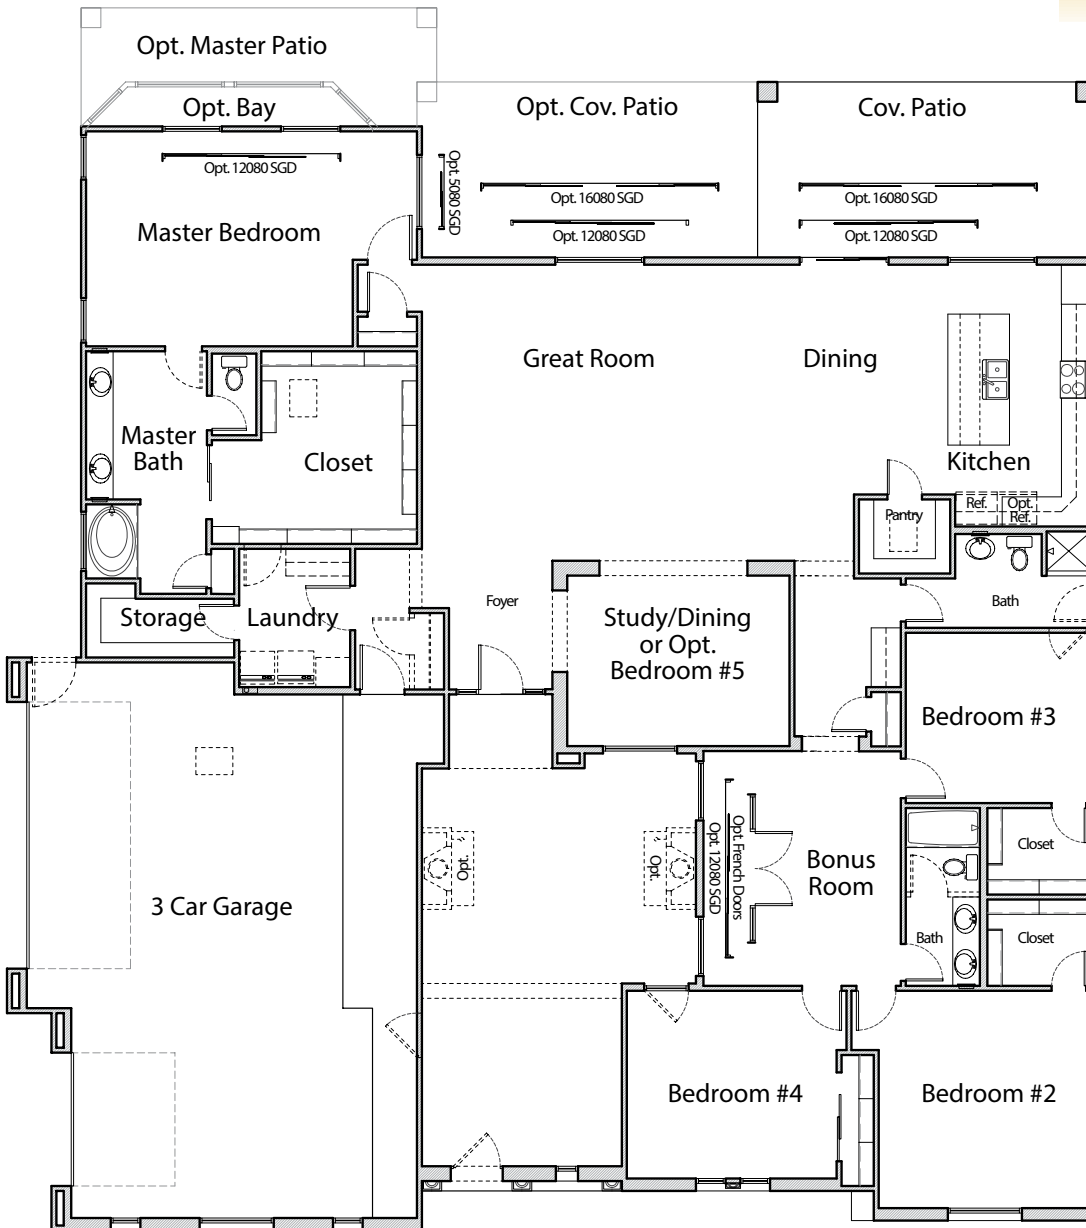

Opt. Master Shower

Opt. Grand Master Bath 2

Opt. Grand Master Bath

- Approx. 3245 sq. ft.
- 4 Bedrooms
- Study/Opt. Bdr. #5
- 3 Baths
- Dining Room
- Bonus Room
- 3 Car Garage
- Front Courtyard
- Great Room Plan

Opt. Study/Dining w/ Doors

Opt. Bedroom #5

B
BELLAGO
HOMES
It's All About the Details

Santa Lucia

www.BellagoHomes.com

(480) 378-3480

Front Elevation 'A'

Front Elevation 'B'

Front Elevation 'D'

Optional Casita