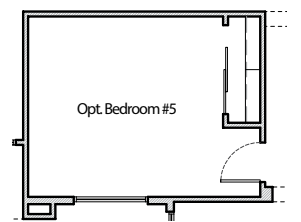

Opt. Master Shower

Opt. Grand Master Bath 2

Opt. Grand Master Bath

- Approx. 3245 sq. ft.
- 4 Bedrooms
- Study/Opt. Bdr. #5
- 3 Baths
- Dining Room
- Bonus Room
- 3 Car Garage
- Front Courtyard
- Great Room Plan

Opt. Study/Dining w/ Doors

Opt. Bedroom #5

B
BELLAGO
HOMES
It's All About the Details

Santa Lucia

www.BellagoHomes.com

(480) 378-3480

Front Elevation 'A'

Front Elevation 'B'