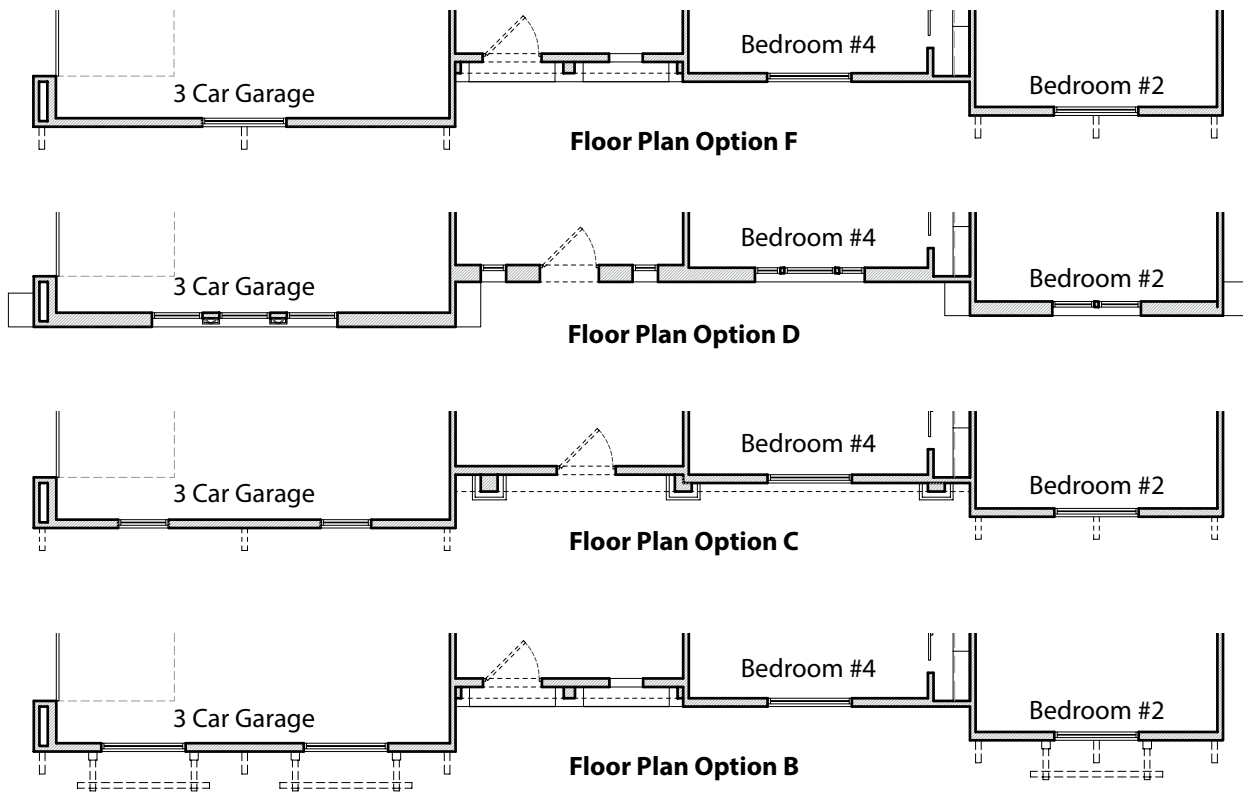

Opt. Master Shower

Opt. Grand Master Bath 2

Opt. Grand Master Bath

- Approx. 3245 sq. ft.
- 4 Bedrooms
- Study/Opt. Bdr. #5
- 3 Baths
- Dining Room
- Bonus Room
- 3 Car Garage
- Front Courtyard
- Great Room Plan

Opt. Study/Dining w/ Doors

Opt. Bedroom #5

B
BELLAGO
HOMES
It's All About the Details

Santa Lucia

www.BellagoHomes.com

(480) 378-3480

Front Elevation 'A'

Front Elevation 'B'

Front Elevation 'D'

Optional Casita