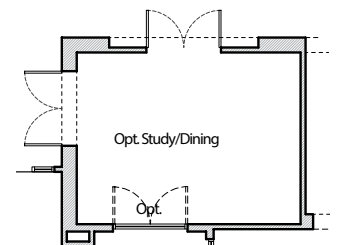

Opt. Master Shower

Opt. Grand Master Bath 2

Opt. Grand Master Bath

- Approx. 3245 sq. ft.
- 4 Bedrooms
- Study/Opt. Bdr. #5
- 3 Baths
- Dining Room
- Bonus Room
- 3 Car Garage
- Front Courtyard
- Great Room Plan

Opt. Study/Dining w/ Doors

Opt. Bedroom #5

B
BELLAGO
HOMES
It's All About the Details

Santa Lucia

www.BellagoHomes.com

(480) 378-3480

Front Elevation 'A'

Front Elevation 'B'