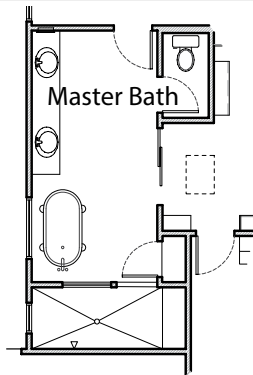

Opt. Master Shower

Opt. Grand Master Bath 2

Opt. Grand Master Bath

- Approx. 3245 sq. ft.
- 4 Bedrooms
- Study/Opt. Bdr. #5
- 3 Baths
- Dining Room
- Bonus Room
- 3 Car Garage
- Front Courtyard
- Great Room Plan

Opt. Study/Dining w/ Doors

Opt. Bedroom #5

B
BELLAGO
HOMES
It's All About the Details

Santa Lucia

www.BellagoHomes.com

(480) 378-3480

Front Elevation 'A'

Front Elevation 'B'