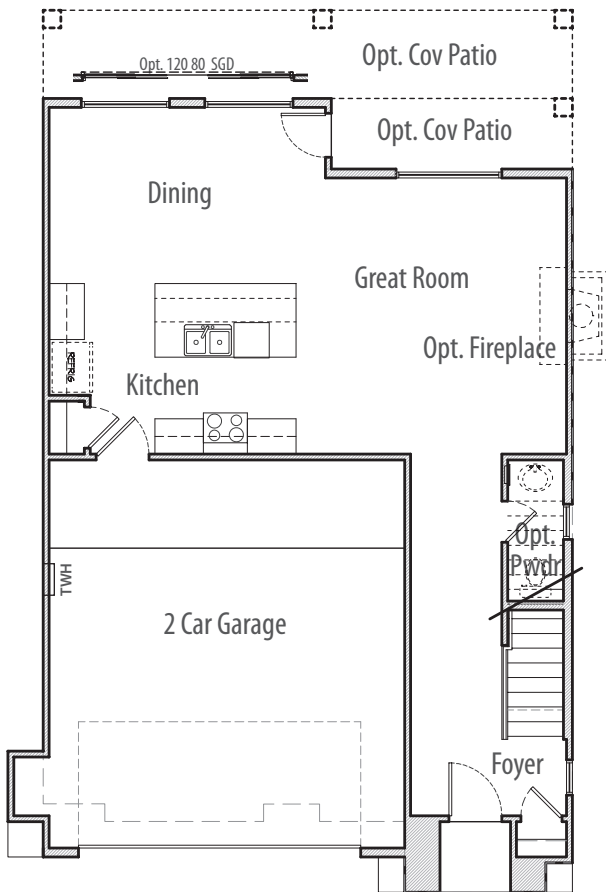

Monticello

Monte Carlo

- Approx. 1,832 sq. ft.
- 3 Bedroom and Loft
- 2 Bath
- Great Room Plan
- 2 Car Garage
- Opt. Powder Room
- Opt. Bedroom #4
- Opt. Shower in Master Bath
- Opt. Grand Shower in Master Bath
- Opt. Grand Master Bath
- Opt. Glass Wall in Dining

Lower Floor Plan

Upper Floor Plan

B
BELLAGO
HOMES

*It's All About
the Details*

Monte Carlo

www.BellagoHomes.com

(480) 378-6200

Elevation A