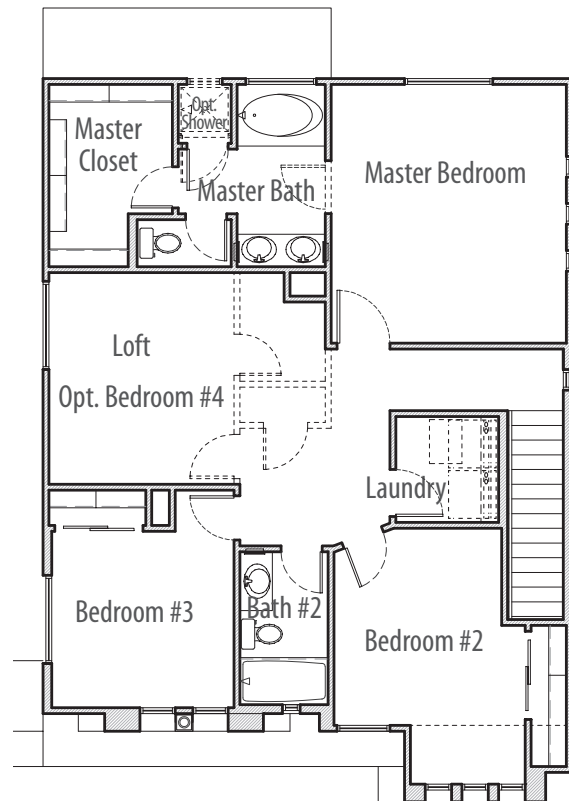

Monticello

Monte Carlo

- Approx. 1,832 sq. ft.
- 3 Bedroom and Loft
- 2 Bath
- Great Room Plan
- 2 Car Garage
- Opt. Powder Room
- Opt. Bedroom #4
- Opt. Shower in Master Bath
- Opt. Grand Shower in Master Bath
- Opt. Grand Master Bath
- Opt. Glass Wall in Dining

Lower Floor Plan

Upper Floor Plan

B
BELLAGO
HOMES

*It's All About
the Details*

Monte Carlo

www.BellagoHomes.com

(480) 378-6200

Elevation A