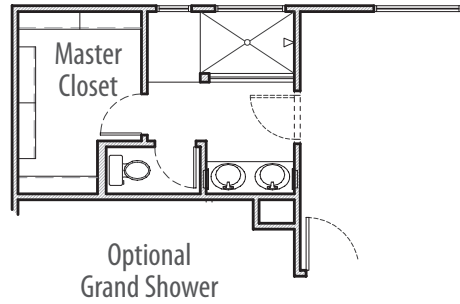

Monticello

Monte Carlo

- Approx. 1,832 sq. ft.
- 3 Bedroom and Loft
- 2 Bath
- Great Room Plan
- 2 Car Garage
- Opt. Powder Room
- Opt. Bedroom #4
- Opt. Shower in Master Bath
- Opt. Grand Shower in Master Bath
- Opt. Grand Master Bath
- Opt. Glass Wall in Dining

Lower Floor Plan

Upper Floor Plan

B
BELLAGO
HOMES

*It's All About
the Details*

Monte Carlo

www.BellagoHomes.com

(480) 378-6200

Elevation A