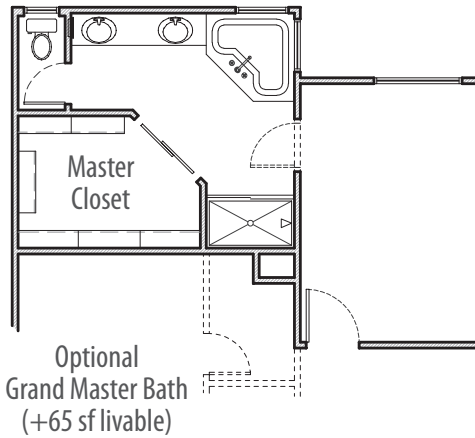

Monticello

Monte Carlo

- Approx. 1,832 sq. ft.
- 3 Bedroom and Loft
- 2 Bath
- Great Room Plan
- 2 Car Garage
- Opt. Powder Room
- Opt. Bedroom #4
- Opt. Shower in Master Bath
- Opt. Grand Shower in Master Bath
- Opt. Grand Master Bath
- Opt. Glass Wall in Dining

Lower Floor Plan

Upper Floor Plan

B
BELLAGO
HOMES

*It's All About
the Details*

Monte Carlo

www.BellagoHomes.com

(480) 378-6200

Elevation A