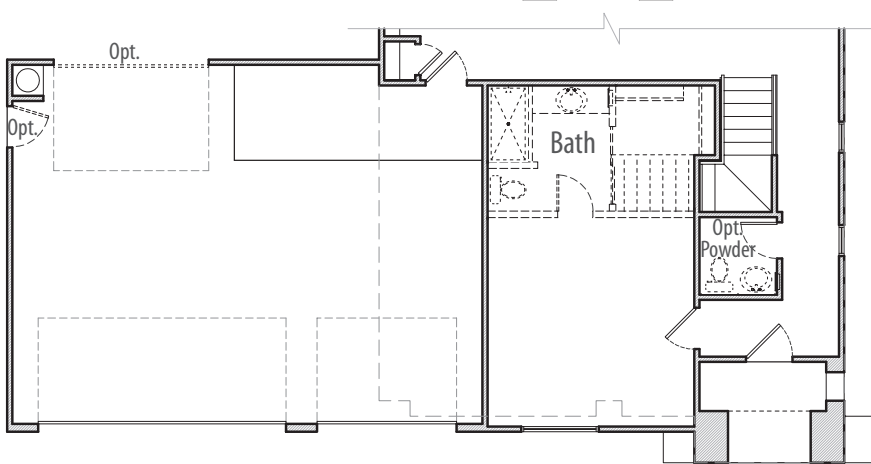

EMBARCADERO

Valencia

- Approx. 1,677 sq. ft.
- 3 Bedroom and Loft
- 2 Bath
- Great Room Plan
- 2 Car Garage
- Opt. Garages and Bonus Rooms
- Opt. Powder Bath
- Opt. Bedroom #4
- Opt. Grand Shower in Master Bath
- Opt. Glass Wall in Great Room

(480) 378-3400

Elevation A

Elevation B

Elevation C

**Opt. 2 Car Garage with Bonus Room
or Bedroom #5 with Bathroom
(+349 sf livable)**

Opt. 3 Car Garage

**Opt. 3 Car Garage with Bonus Room
or Bedroom #5 with Bathroom
(+349 sf livable)**