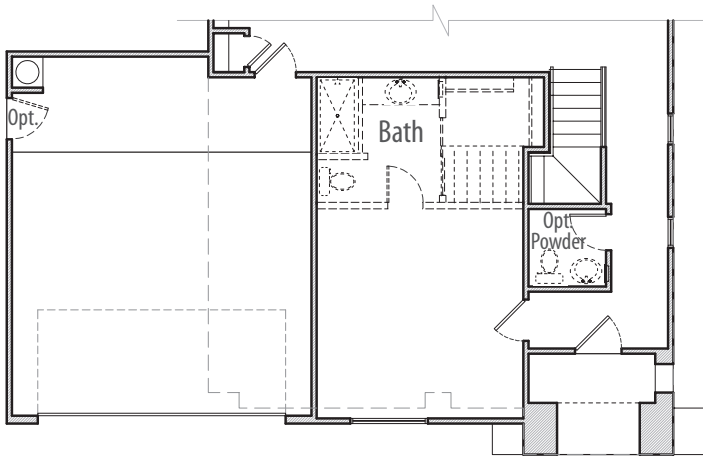

EMBARCADERO

Valencia

- Approx. 1,677 sq. ft.
- 3 Bedroom and Loft
- 2 Bath
- Great Room Plan
- 2 Car Garage
- Opt. Garages and Bonus Rooms
- Opt. Powder Bath
- Opt. Bedroom #4
- Opt. Grand Shower in Master Bath
- Opt. Glass Wall in Great Room

Optional Grand Master Shower

Opt. Covered Patio

Opt. 120 80 SGD

Lower Floor Plan

Upper Floor Plan

*It's All About
the Details*

Valencia

www.BellagoHomes.com

(480) 378-3400

Elevation A

Elevation B

Elevation C

**Opt. 2 Car Garage with Bonus Room
or Bedroom #5 with Bathroom
(+349 sf livable)**

Opt. 3 Car Garage

**Opt. 3 Car Garage with Bonus Room
or Bedroom #5 with Bathroom
(+349 sf livable)**