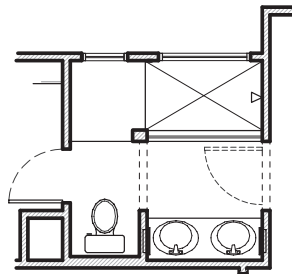

EMBARCADERO

Valencia

- Approx. 1,677 sq. ft.
- 3 Bedroom and Loft
- 2 Bath
- Great Room Plan
- 2 Car Garage
- Opt. Garages and Bonus Rooms
- Opt. Powder Bath
- Opt. Bedroom #4
- Opt. Grand Shower in Master Bath
- Opt. Glass Wall in Great Room

Optional Grand Master Shower

Opt. Covered Patio

Opt. 120 80 SGD

Lower Floor Plan

Upper Floor Plan

*It's All About
the Details*

Valencia

www.BellagoHomes.com