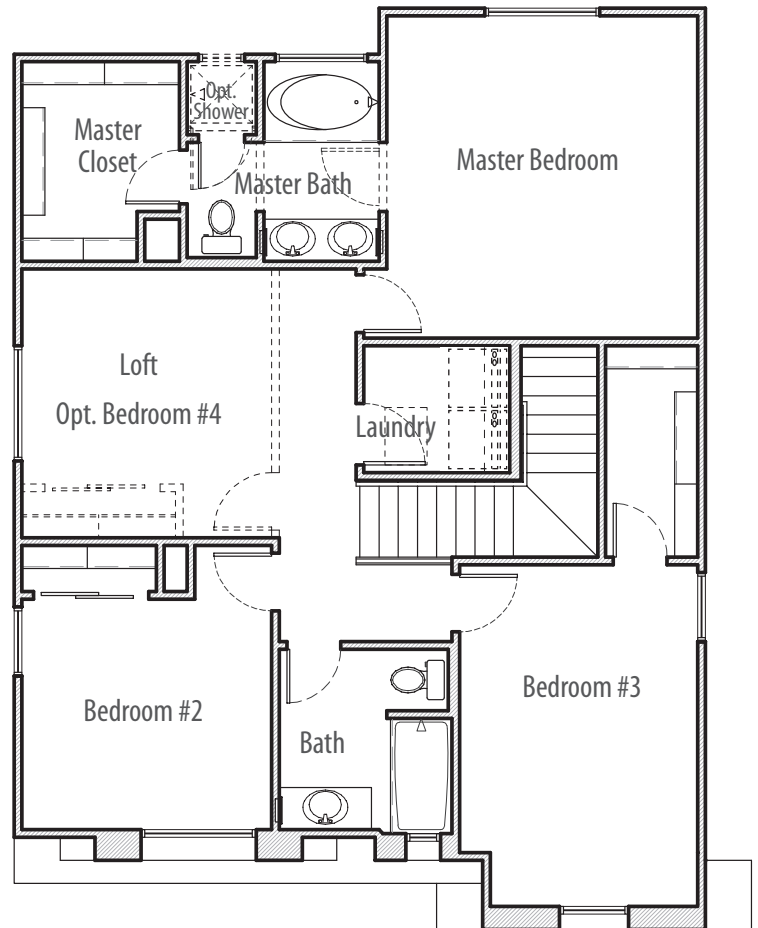

EMBARCADERO

Valencia

- Approx. 1,677 sq. ft.
- 3 Bedroom and Loft
- 2 Bath
- Great Room Plan
- 2 Car Garage
- Opt. Garages and Bonus Rooms
- Opt. Powder Bath
- Opt. Bedroom #4
- Opt. Grand Shower in Master Bath
- Opt. Glass Wall in Great Room

Optional Grand Master Shower

Opt. Covered Patio

Opt. 120 80 SGD

Lower Floor Plan

Upper Floor Plan

*It's All About
the Details*

Valencia

www.BellagoHomes.com

(480) 378-3400

Elevation A

Elevation B

Elevation C

**Opt. 2 Car Garage with Bonus Room
or Bedroom #5 with Bathroom
(+349 sf livable)**

Opt. 3 Car Garage

**Opt. 3 Car Garage with Bonus Room
or Bedroom #5 with Bathroom
(+349 sf livable)**