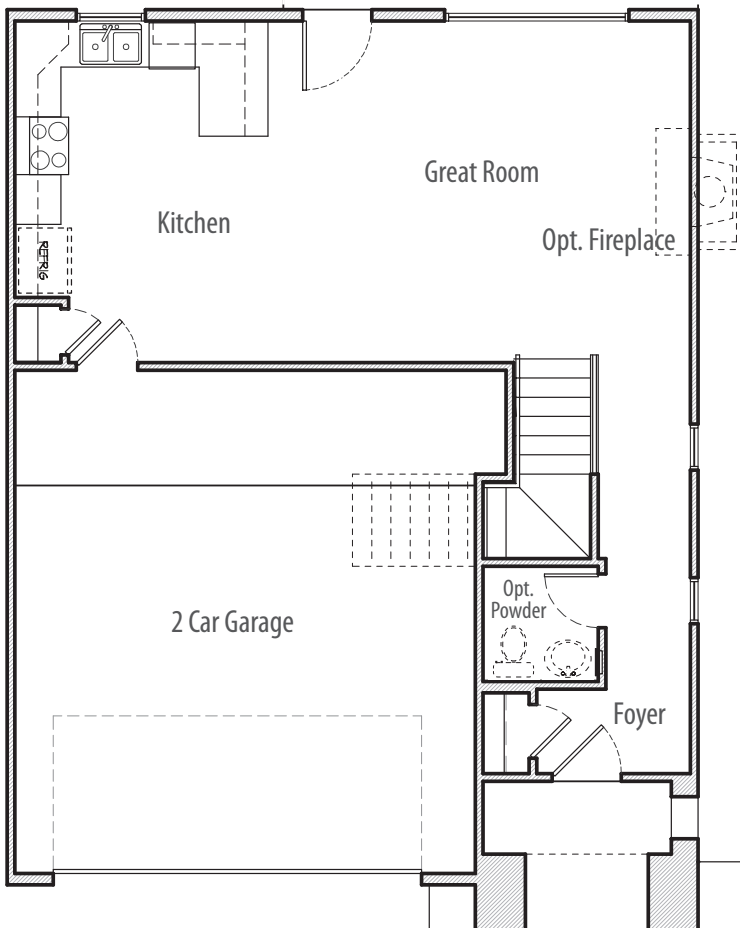

EMBARCADERO

Valencia

- Approx. 1,677 sq. ft.
- 3 Bedroom and Loft
- 2 Bath
- Great Room Plan
- 2 Car Garage
- Opt. Garages and Bonus Rooms
- Opt. Powder Bath
- Opt. Bedroom #4
- Opt. Grand Shower in Master Bath
- Opt. Glass Wall in Great Room

Optional Grand Master Shower

Opt. Covered Patio

Opt. 120 80 SGD

Lower Floor Plan

Upper Floor Plan

*It's All About
the Details*

Valencia

www.BellagoHomes.com

(480) 378-3400

Elevation A

Elevation B

Elevation C

**Opt. 2 Car Garage with Bonus Room
or Bedroom #5 with Bathroom
(+349 sf livable)**

Opt. 3 Car Garage

**Opt. 3 Car Garage with Bonus Room
or Bedroom #5 with Bathroom
(+349 sf livable)**