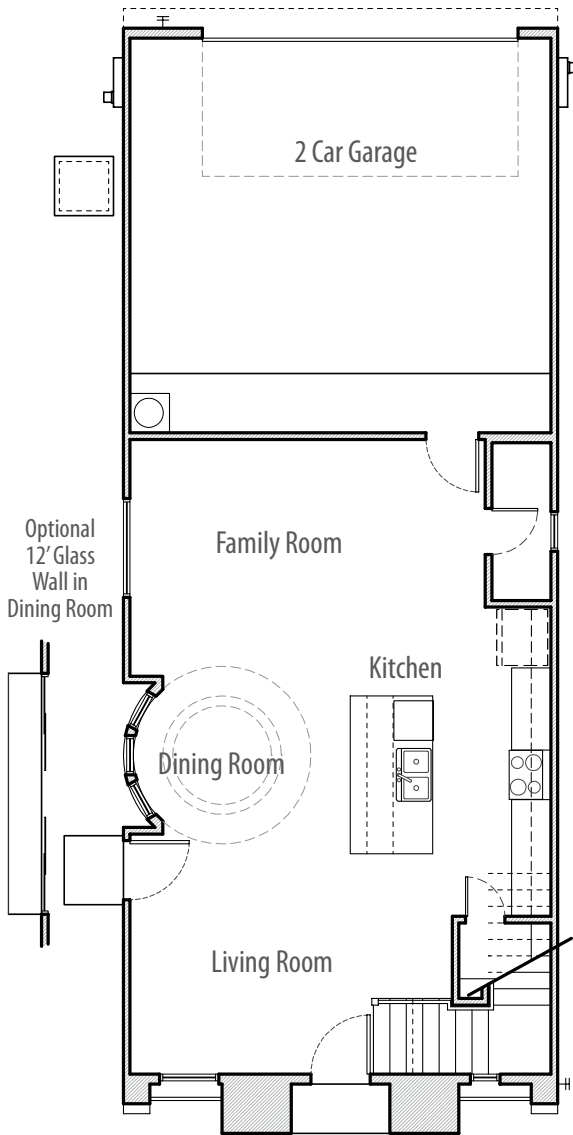

Village at Canyon Ridge West

Verona

- Approx. 1,917 sq. ft.
- 3 Bedroom
- 2 Bath
- Great Room Plan
- 2 Car Garage
- Opt. Powder Room
- Opt. Bedroom #4
- Opt. Bedroom #5
- Opt. Shower in Master Bath
- Opt. Grand Shower in Master Bath
- Opt. 12' Glass Wall in Dining Room

Lower Floor Plan

Upper Floor Plan

Optional 5th Bedroom

*It's All About
the Details*

Verona

www.BellagoHomes.com

(480) 378-3800

Elevation A