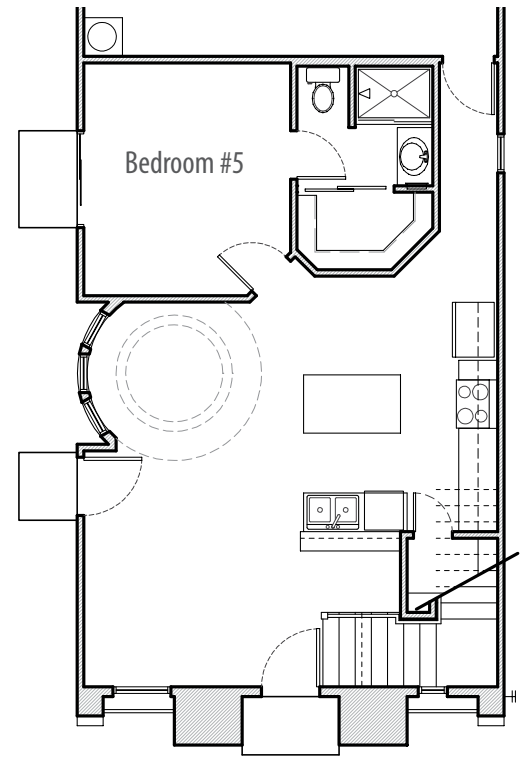

Village at Canyon Ridge West

Verona

- Approx. 1,917 sq. ft.
- 3 Bedroom
- 2 Bath
- Great Room Plan
- 2 Car Garage
- Opt. Powder Room
- Opt. Bedroom #4
- Opt. Bedroom #5
- Opt. Shower in Master Bath
- Opt. Grand Shower in Master Bath
- Opt. 12' Glass Wall in Dining Room

Lower Floor Plan

Upper Floor Plan

Optional 5th Bedroom

*It's All About
the Details*

Verona

www.BellagoHomes.com

(480) 378-3800

Elevation A