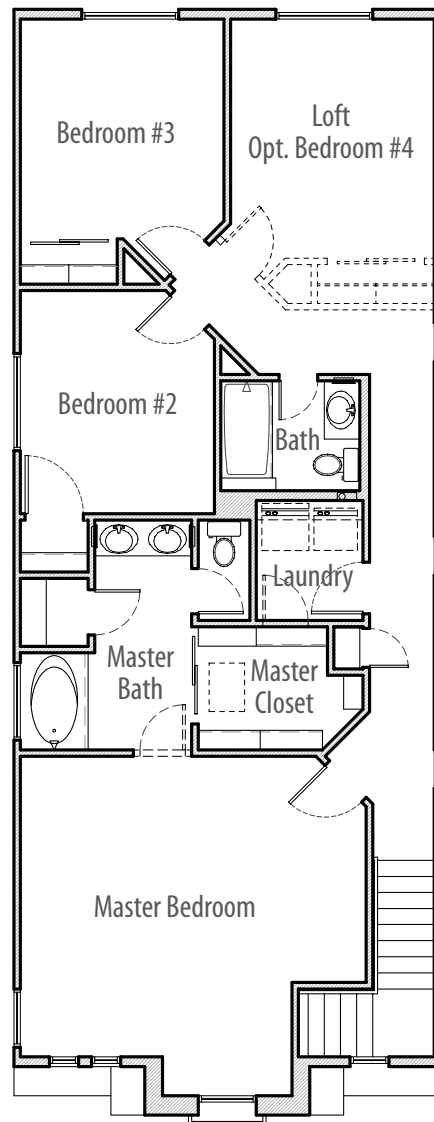

Village at Canyon Ridge West

Verona

- Approx. 1,917 sq. ft.
- 3 Bedroom
- 2 Bath
- Great Room Plan
- 2 Car Garage
- Opt. Powder Room
- Opt. Bedroom #4
- Opt. Bedroom #5
- Opt. Shower in Master Bath
- Opt. Grand Shower in Master Bath
- Opt. 12' Glass Wall in Dining Room

Lower Floor Plan

Upper Floor Plan

Optional 5th Bedroom

*It's All About
the Details*

Verona

www.BellagoHomes.com

(480) 378-3800

Elevation A